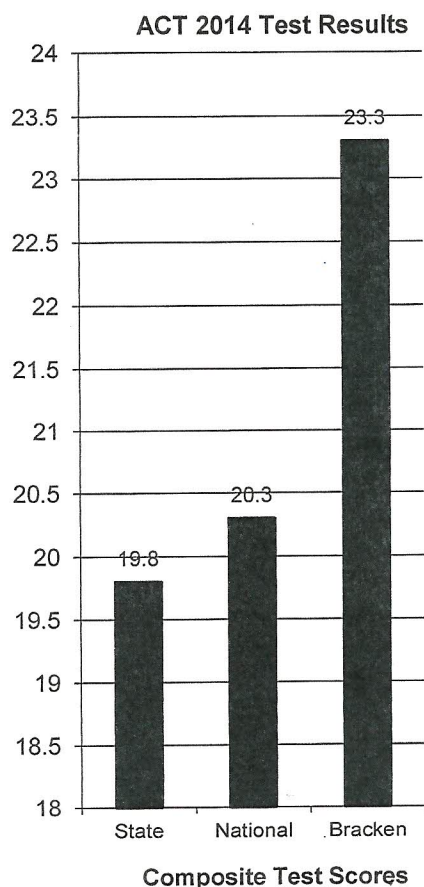

College Focus

COLLEGES ATTENDING or ACCEPTING GRADUATES

Abilene Christian University
Baylor University
Blinn College
Colorado School of Mines
Colorado State University
Dallas Baptist University
East Texas University
Hardin-Simmons University
Houston Baptist University
Howard Payne University
John Brown University
LeTourneau University

Liberty University
Mary Hardin Baylor
Messiah College
Methodist University
Oklahoma Baptist University
Oklahoma State University
Oral Roberts University
Our Lady of the Lake University
Saint Mary's University
Sam Houston University
Southwestern University
Schreiner University
Texas A & M University

Texas A & M – Corpus Christi
Texas Christian University
Texas Lutheran University
Texas State University
Texas Tech University
The Masters College
Trinity University
University of Dallas
University of the Incarnate Word
University of Texas
University of Texas - SA
Valley Forge Christian College
Wayland Baptist

Graduate Honors:

National Merit Scholar Program:
National Merit Scholars (2)
National Merit Semi-Finalist (2)
Commended Scholars (4)

Graduate Percentage Enrolled In College (or Military)

Class of 2014 100%
Class of 2013 95%
Class of 2012 100%
Class of 2011 100%

Average ACT & SAT Scores of Graduating Seniors

*Note: National SAT of 1497 is 2013
(2014 not published)