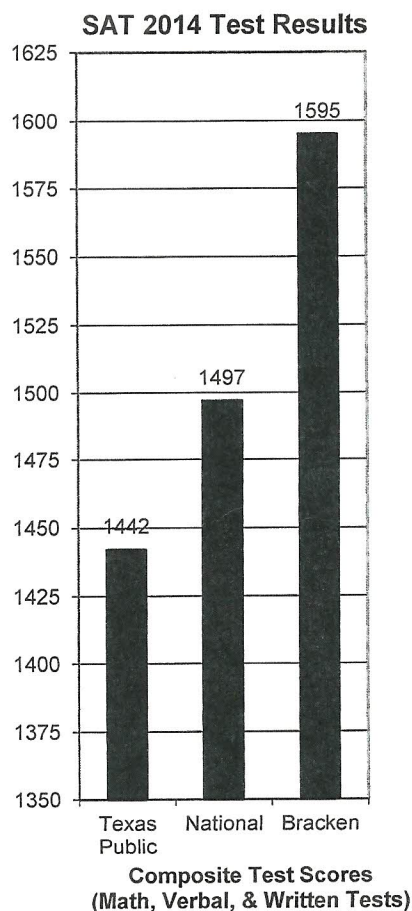

College Focus

COLLEGES ATTENDING or ACCEPTING GRADUATES

Abilene Christian University
Baylor University
Blinn College
Colorado School of Mines
Colorado State University
Dallas Baptist University
East Texas University
Hardin-Simmons University
Houston Baptist University
Howard Payne University
John Brown University
LeTourneau University

Liberty University
Mary Hardin Baylor
Messiah College
Methodist University
Oklahoma Baptist University
Oklahoma State University
Oral Roberts University
Our Lady of the Lake University
Saint Mary's University
Sam Houston University
Southwestern University
Schreiner University
Texas A & M University

Texas A & M – Corpus Christi
Texas Christian University
Texas Lutheran University
Texas State University
Texas Tech University
The Masters College
Trinity University
University of Dallas
University of the Incarnate Word
University of Texas
University of Texas - SA
Valley Forge Christian College
Wayland Baptist

Graduate Honors:

National Merit Scholar Program:
National Merit Scholars (2)
National Merit Semi-Finalist (2)
Commended Scholars (4)

Graduate Percentage Enrolled In College (or Military)

Class of 2014 100%
Class of 2013 95%
Class of 2012 100%
Class of 2011 100%

Average ACT & SAT Scores of Graduating Seniors

*Note: National SAT of 1497 is 2013
(2014 not published)